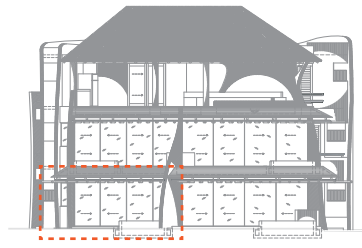

IN BUILDING

IN MASTERPLAN

PAPAYA

P-101

m <sup>2</sup>	ft <sup>2</sup>
98 m <sup>2</sup>	1054 ft <sup>2</sup>

esc 1.100

preliminary plan subject to change\*

[www.lospanchosmx.com](http://www.lospanchosmx.com)

#LIVEBYZAR

ARCHITECTURAL

IN BUILDING

IN MASTERPLAN

PAPAYA

P-101

m <sup>2</sup>	ft <sup>2</sup>
98 m <sup>2</sup>	1054 ft <sup>2</sup>

esc 1.100