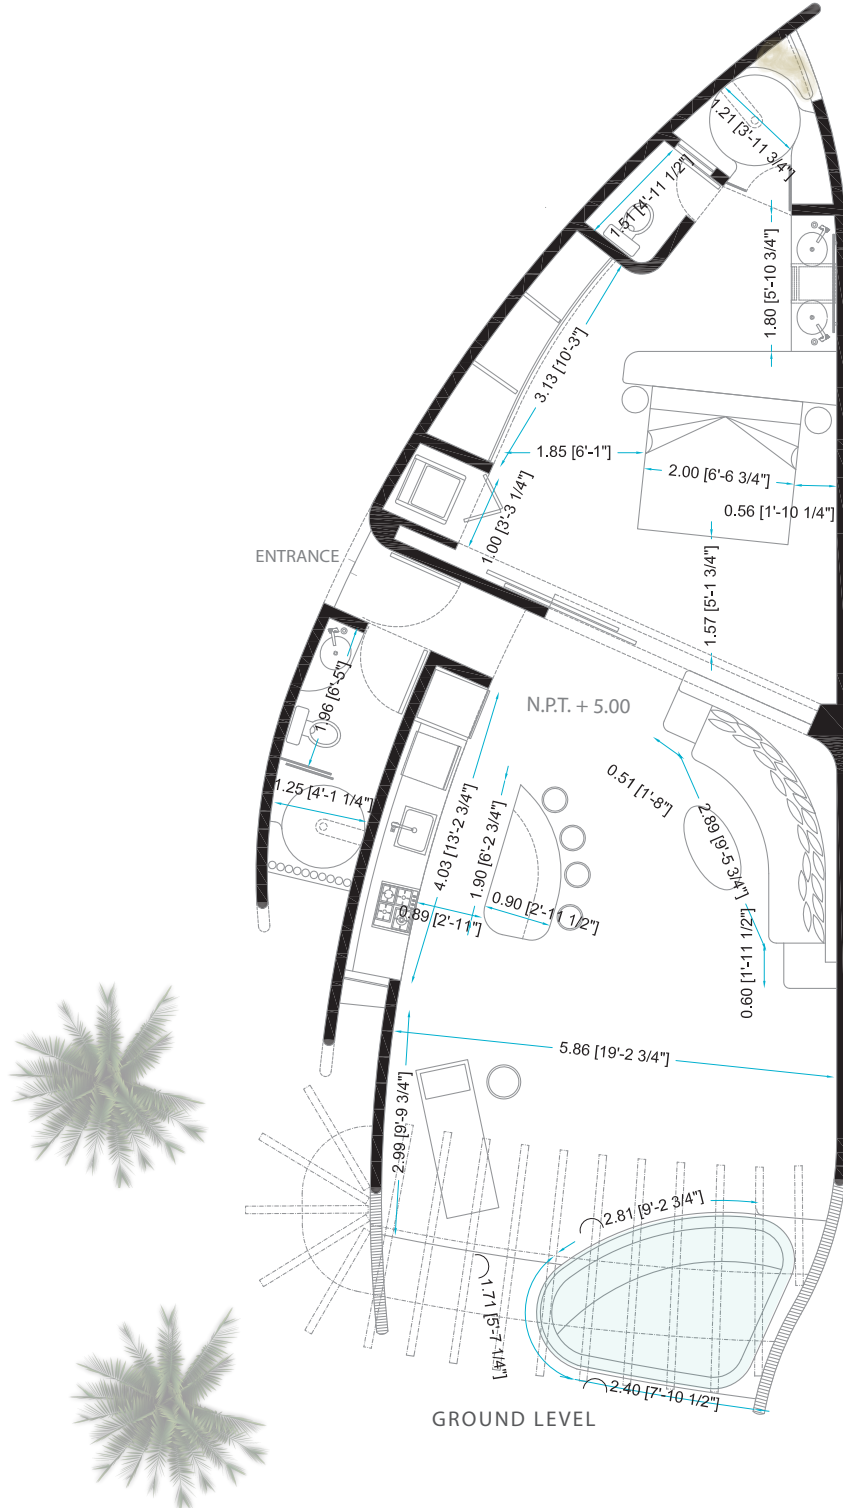

IN BUILDING

IN MASTERPLAN

PAPAYA

P-101

m <sup>2</sup>	ft <sup>2</sup>
98 m <sup>2</sup>	1054 ft <sup>2</sup>

esc 1.100

preliminary plan subject to change\*

[www.lospanchosmx.com](http://www.lospanchosmx.com)

#LIVEBYZAR

ARCHITECTURAL

IN BUILDING

IN MASTERPLAN

PAPAYA

P-101

m <sup>2</sup>	ft <sup>2</sup>
98 m <sup>2</sup>	1054 ft <sup>2</sup>

esc 1.100

preliminary plan subject to change\*

[www.lospanchosmx.com](http://www.lospanchosmx.com)

ARCHITECTURAL MEASUREMENTS

#LIVEBYZAR

IN BUILDING

IN MASTERPLAN

PAPAYA

P-101