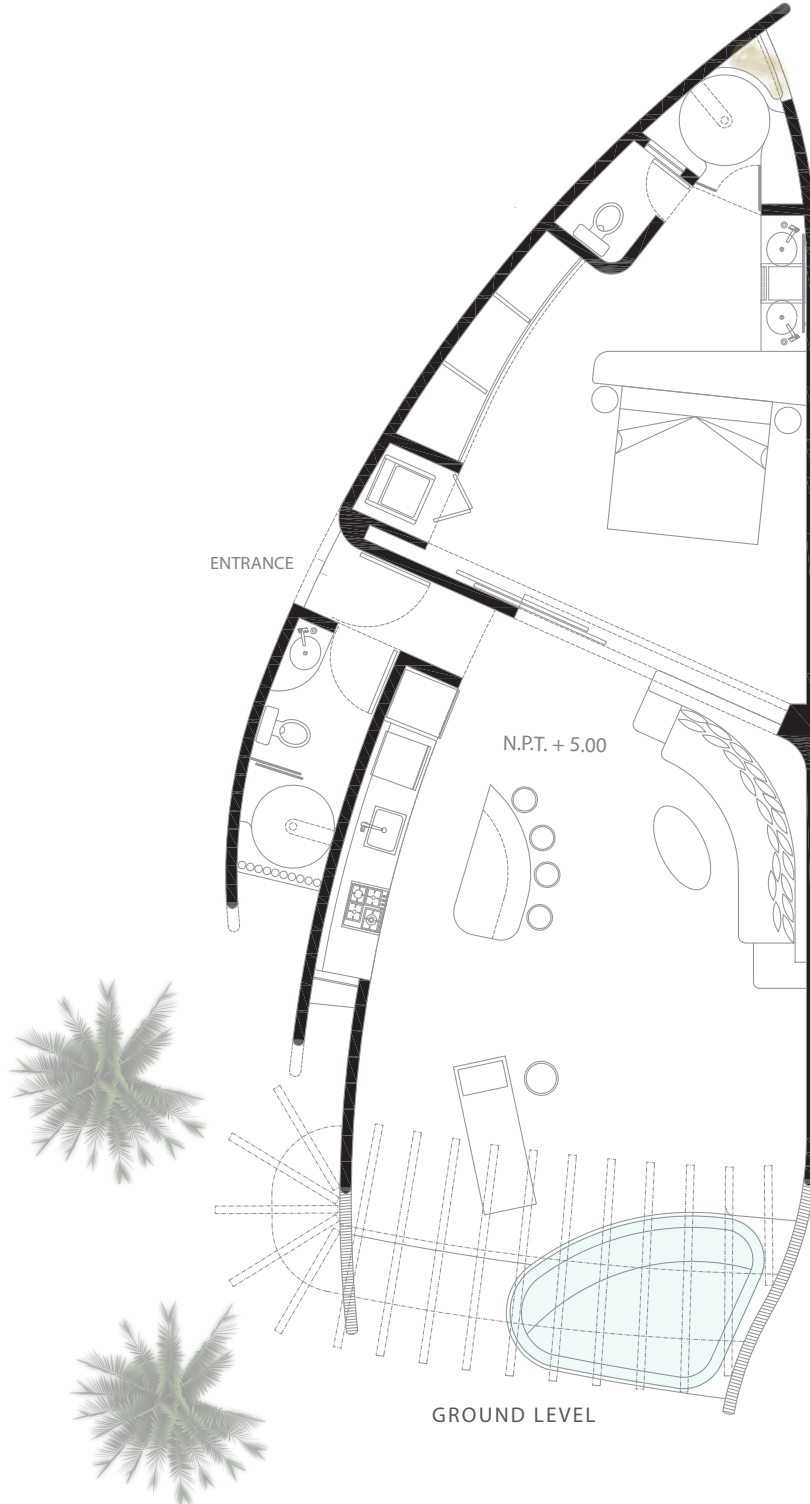

IN BUILDING

IN MASTERPLAN

PAPAYA

P-101

m <sup>2</sup>	ft <sup>2</sup>
98 m <sup>2</sup>	1054 ft <sup>2</sup>

esc 1.100

preliminary plan subject to change\*

[www.lospanchosmx.com](http://www.lospanchosmx.com)

#LIVEBYZAR

ARCHITECTURAL

IN BUILDING

IN MASTERPLAN

PAPAYA

P-101

m <sup>2</sup>	ft <sup>2</sup>
98 m <sup>2</sup>	1054 ft <sup>2</sup>

esc 1.100

preliminary plan subject to change\*

[www.lospanchosmx.com](http://www.lospanchosmx.com)

ARCHITECTURAL MEASUREMENTS

#LIVEBYZAR

IN BUILDING

IN MASTERPLAN

PAPAYA

P-101