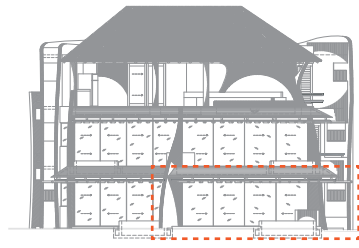

IN BUILDING