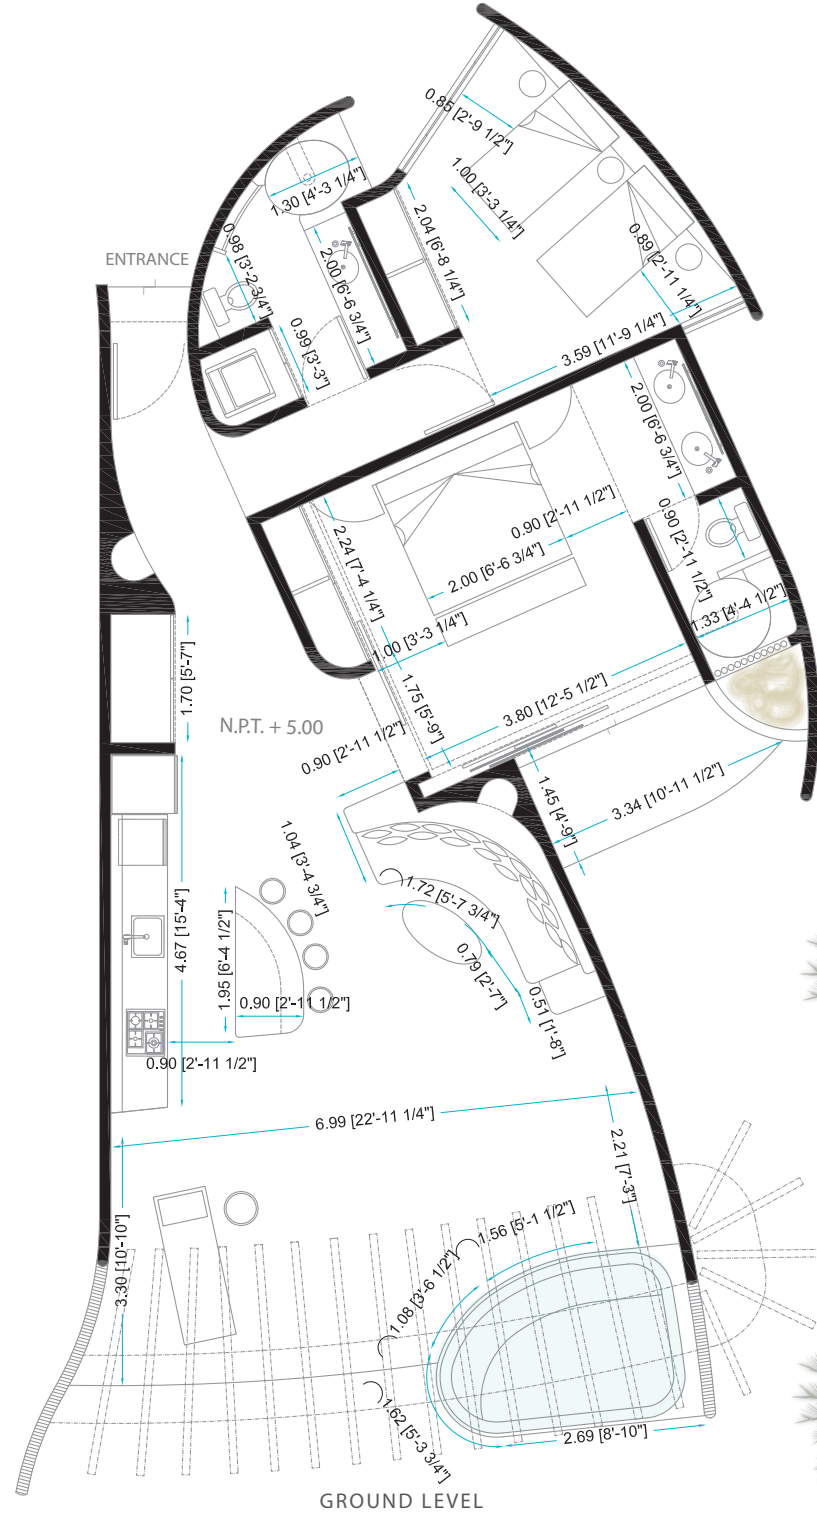

IN BUILDING

IN MASTERPLAN

PAPAYA

P-102

m ²	ft ²
133 m ²	1431 ft ²

esc 1.100

preliminary plan subject to change*

www.lospanchosmx.com

#LIVEBYZAR

ARCHITECTURAL

IN BUILDING

IN MASTERPLAN

PAPAYA

P-102

m ²	ft ²
133 m ²	1431 ft ²

esc 1.100

GROUND LEVEL

preliminary plan subject to change*

www.lospanchosmx.com

ARCHITECTURAL MEASUREMENTS

#LIVEBYZAR

IN BUILDING

IN MASTERPLAN

PAPAYA