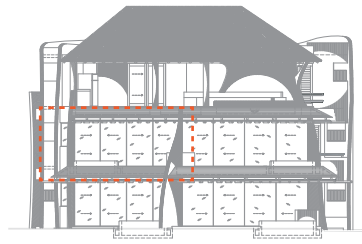

ARCHITECTURAL

#LIVEBYZAR

IN BUILDING

IN MASTERPLAN

PAPAYA

P-201

m ²	ft ²
93 m ²	1001 ft ²

esc 1.100

preliminary plan subject to change*

www.lospanchosmx.com

ARCHITECTURAL MEASUREMENTS

#LIVEBYZAR

IN BUILDING

IN MASTERPLAN

PAPAYA

P-201