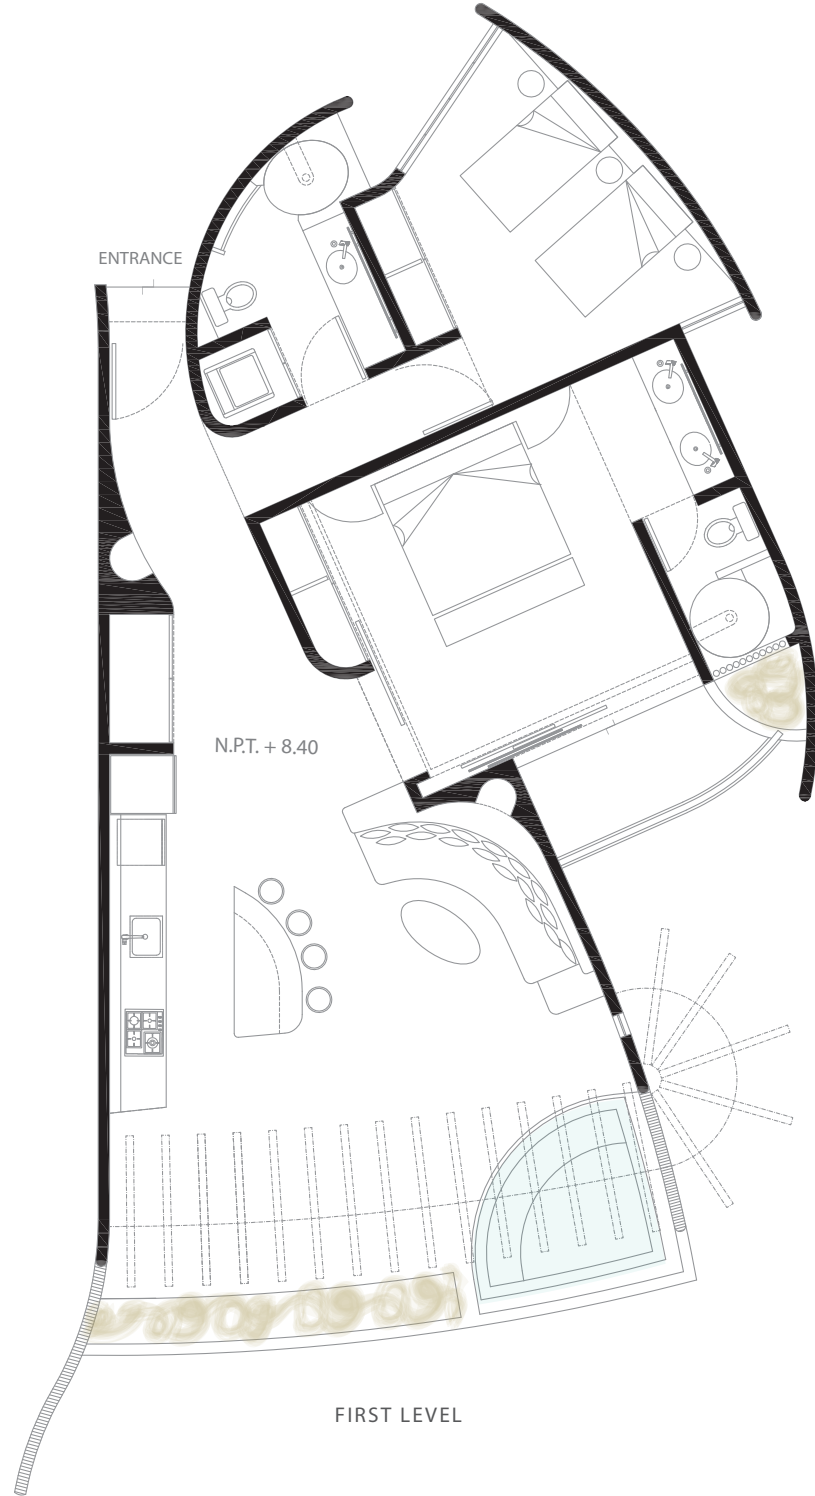

IN BUILDING

IN MASTERPLAN

PAPAYA

P-202

m ²	ft ²
126 m ²	1356 ft ²

esc 1.100

preliminary plan subject to change*

www.lospanchosmx.com

#LIVEBYZAR

ARCHITECTURAL

IN BUILDING

IN MASTERPLAN

PAPAYA

P-202

m ²	ft ²
126 m ²	1356 ft ²

esc 1.100