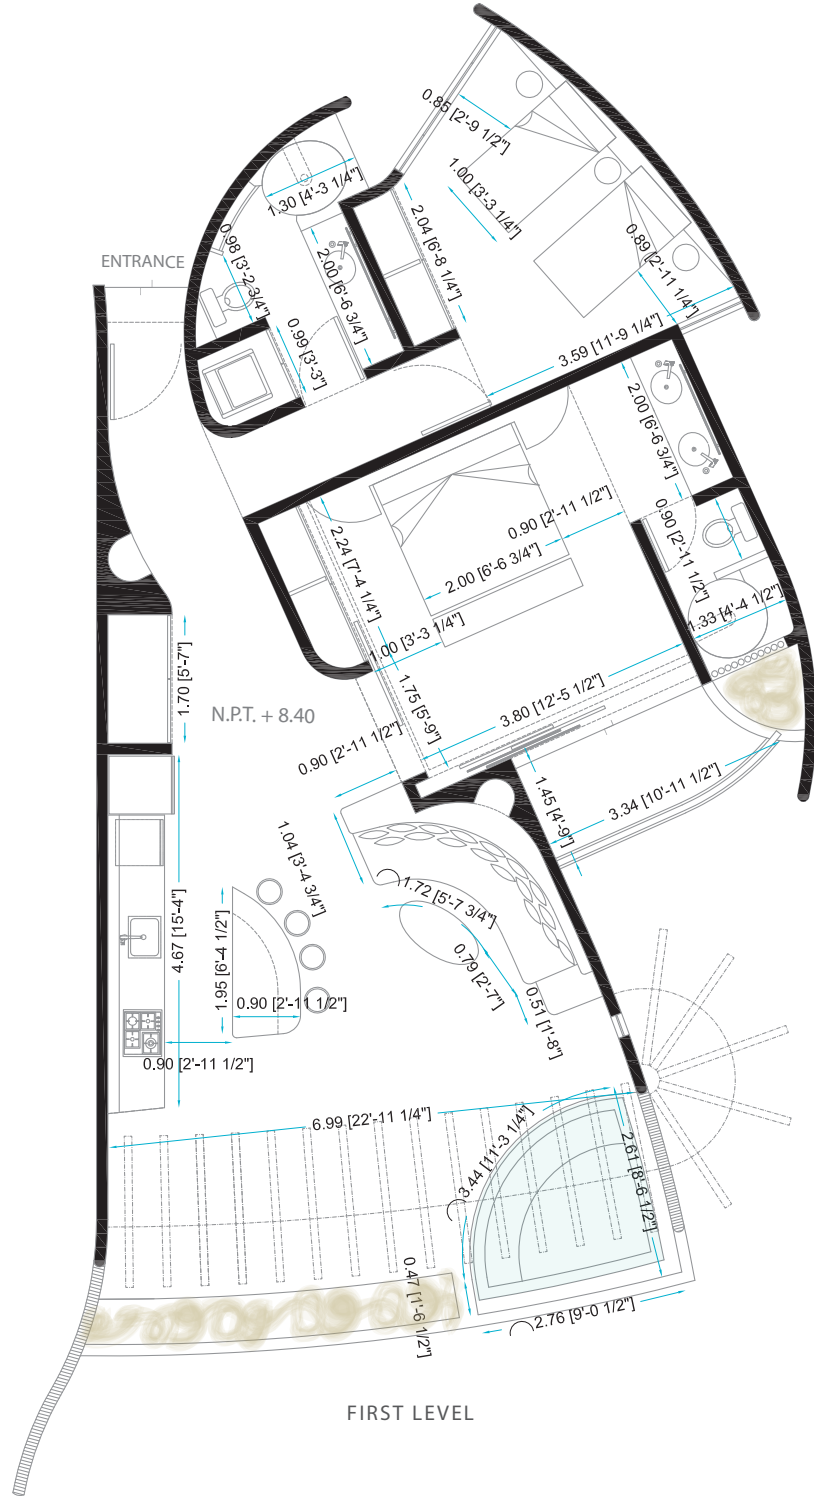

IN BUILDING

IN MASTERPLAN

PAPAYA

P-202

m ²	ft ²
126 m ²	1356 ft ²

esc 1.100

preliminary plan subject to change*

www.lospanchosmx.com

#LIVEBYZAR

ARCHITECTURAL

IN BUILDING

IN MASTERPLAN

PAPAYA

P-202

m ²	ft ²
126 m ²	1356 ft ²

esc 1.100