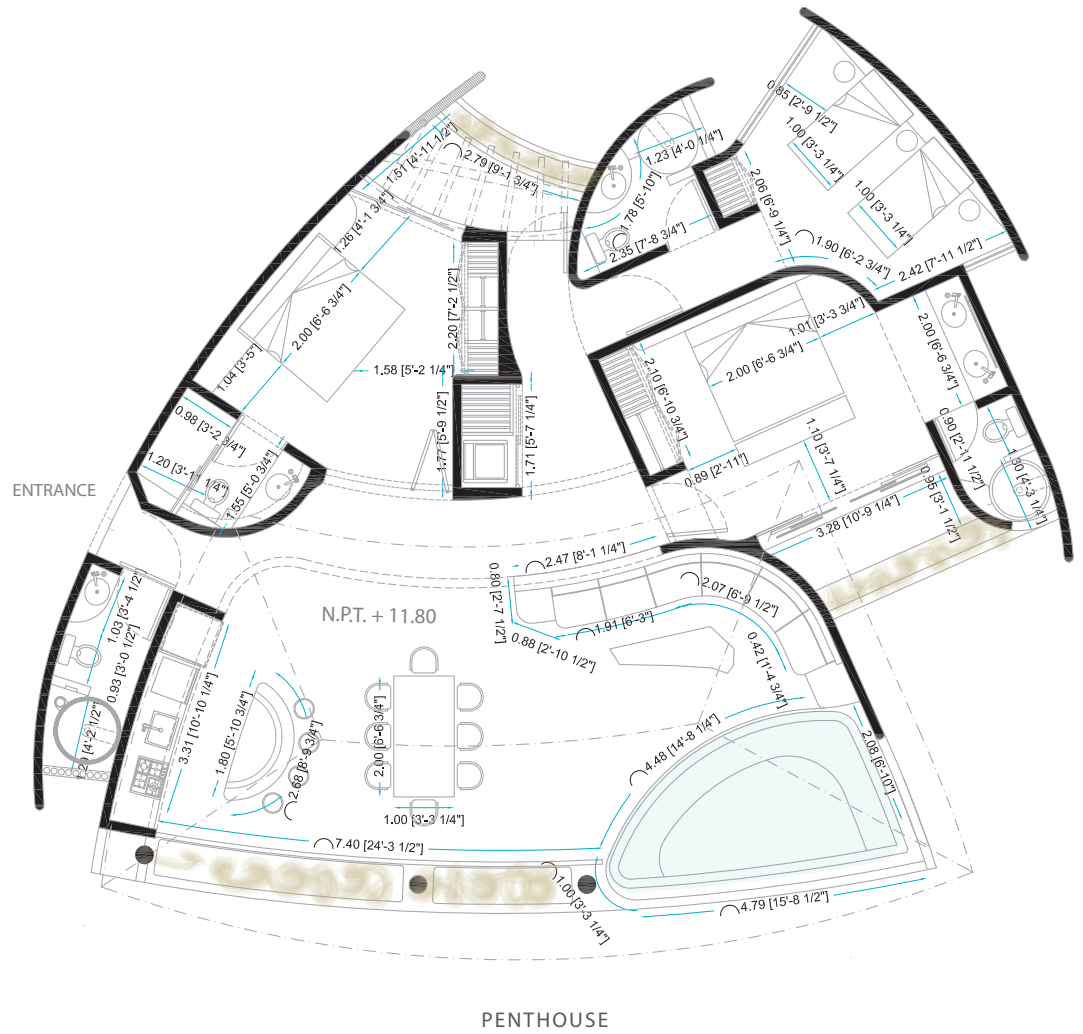

IN BUILDING

IN MASTERPLAN

PAPAYA

P-PH

m ²	ft ²
173 m ²	1862 ft ²

esc 1.125

IN BUILDING

IN MASTERPLAN

PAPAYA

P-PH

m ²	ft ²
173 m ²	1862 ft ²

esc 1.125

IN BUILDING

IN MASTERPLAN

PAPAYA

P-PH