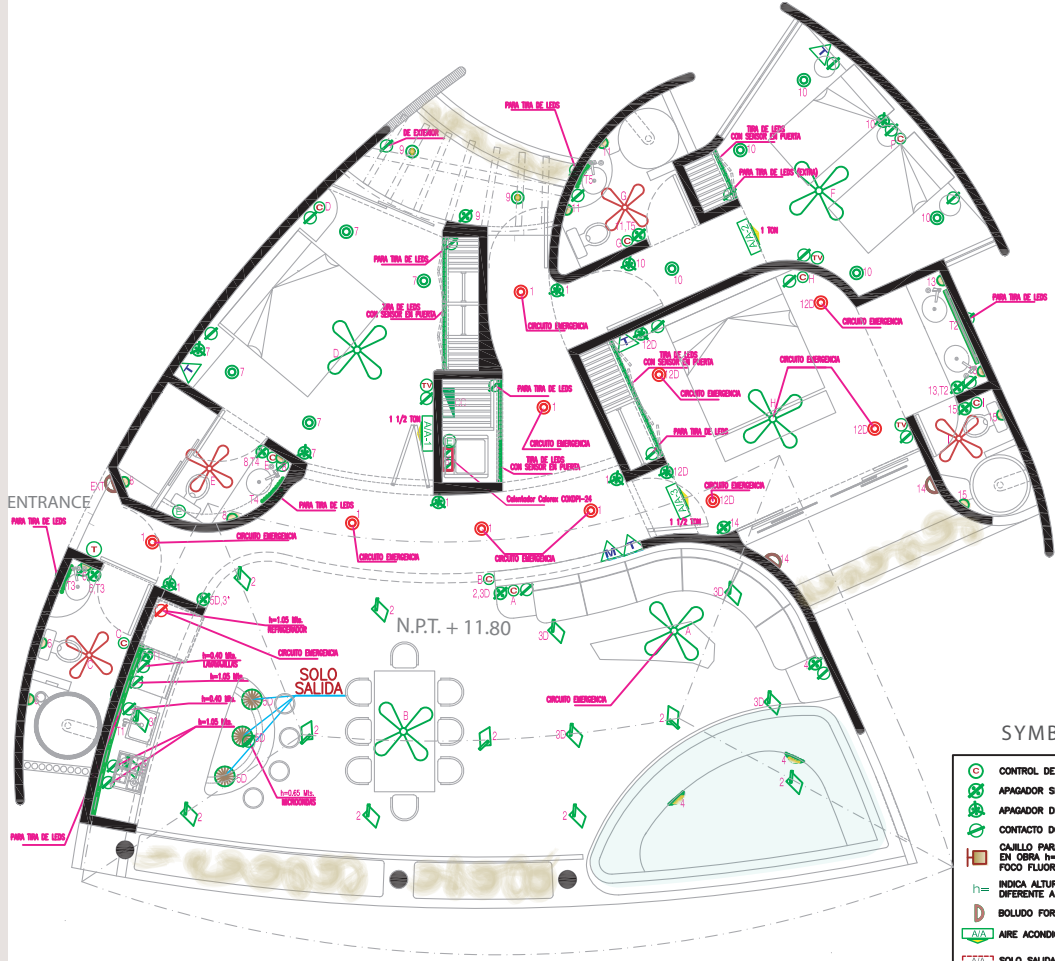

SYMBOLY

		CAJILLO LUMINOSO ERIBIO M&S - EP100 3.0W/100x400
		VENTILADOR HUNTER MODELO CABRUS SOPRANCO 3400MS
		LAMPARA SUBCIBIERTO LED ROTACIONAL - 18.5W/110x100 1W
		LAMPARA EMPOTRADO EN TECTO DOWELLIT 300MM DOWELLIT 300MM COLOR BLANCO CAJILLO 30W/100x400
		CAJILLO 20A/250V ALUMINUM TUBO POTENCIA 1600W/1W
		TECHNOLITE POTENCIA 30W/110x240V SOBRE PONER EN PIEDO
		TIRA DE LEDS TECHNOLITE 110x240x40W/500
		VENTILADOR HUNTER 21478 3P 3 ASPIAS BLANCO

PENTHOUSE

SYMBOLY

	CONTROL DE VELOCIDAD DEL VENTILADOR
	APAGADOR SENCILLO h= 0.80 M.
	APAGADOR DE ESCALERA h= 0.90 M.
	CONTACTO DOBLE
	CAJILLO PARA ESCALERA FORJADO EN OBRERA h= 0.80 M.
	FOCO FLUORESCENTE LUZ CALIDA
	INDICA ALTURA DE ACCESORIO DIFERENTE A LOS ESTANDARES
	BOLLIDO FORJADO DE CONCRETO
	AIRE ACONDICIONADO
	SOLO SALIDA PARA AIRE (EXTRA)
	SALIDA DE TELEFONO
	LUMINARIO SUBCIBIERTO PARA ALBERCA
	SALIDA ESPECIAL PARA TELEVISION
	BOTON PARA TIMBRE
	CALENTADOR
	REGISTRO DE TELEFONO
	REGISTRO DE TELEFONO
	TABLERO DE DISTRIB. ALUMBRADO Y CONTACTOS
	LAMPARA DE MURO
	SALIDA PARA LAMPARA DE CAJON EN PALAPA
	LAMPARA COLGANTE
	BOLLIDO DE ONIX
	CONDENSADORA
	SALIDA PARA BOQUINAS
	DIMMER
	MEDIDOR DE LUZ
	EXTRACTOR DE AIRE
	MODEM