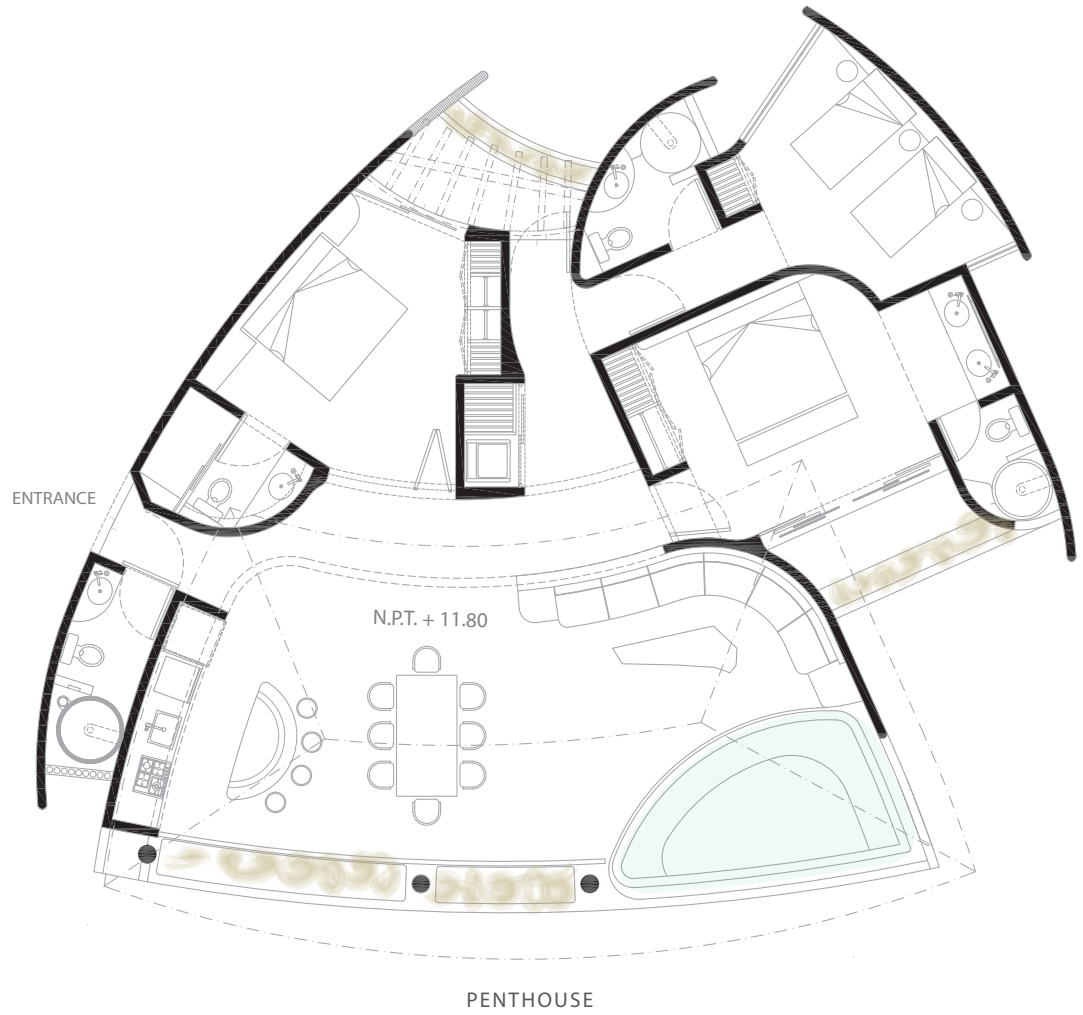

IN BUILDING

IN MASTERPLAN

PAPAYA

P-PH

m ²	ft ²
173 m ²	1862 ft ²

esc 1.125

IN BUILDING

IN MASTERPLAN

PAPAYA

P-PH

m ²	ft ²
173 m ²	1862 ft ²

esc 1.125

IN BUILDING

IN MASTERPLAN

PAPAYA

P-PH